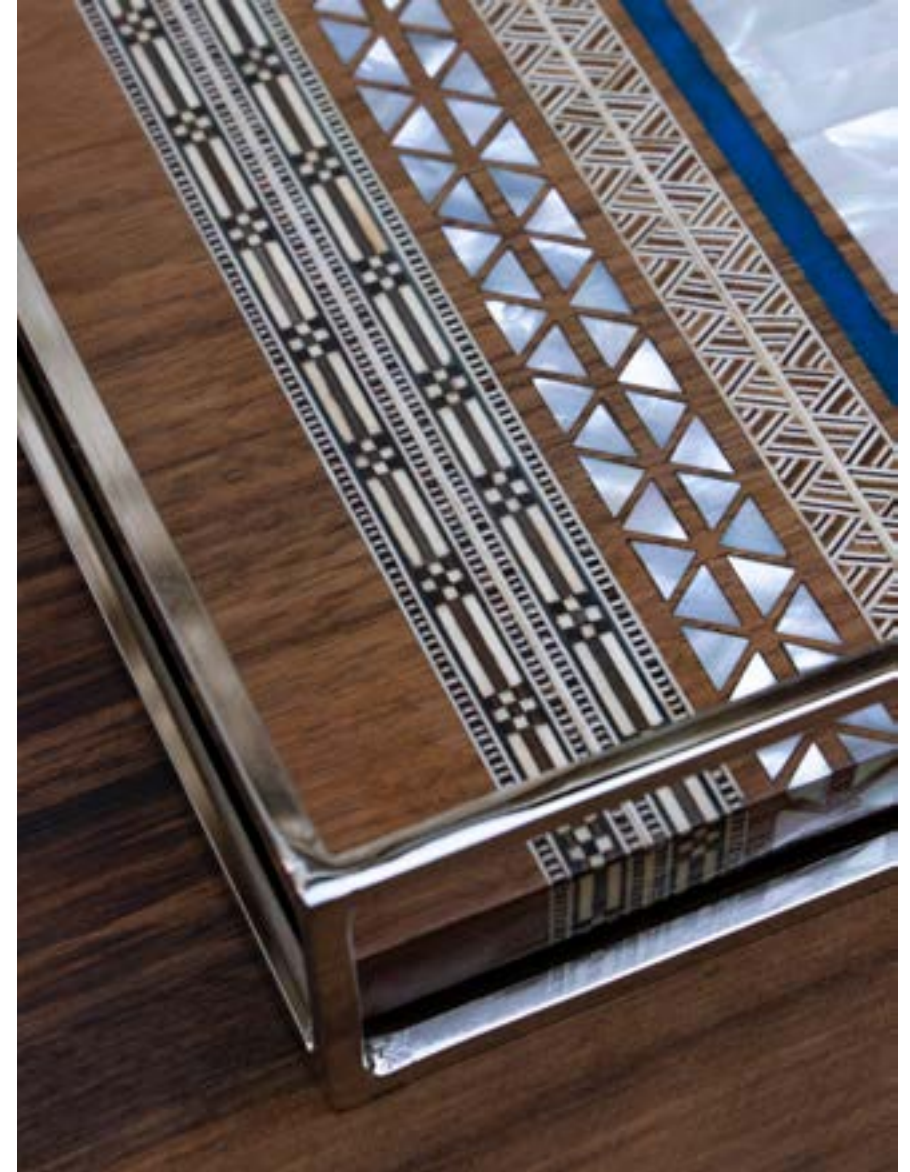

large table
Height 54 cm
Width 44 cm
Depth 34 cm

BUTTERFLY & ROSE SIDE TABLES

Walnut wood & mother of pearl

Height 82 cm

LINES SET

Walnut wood/lemon wood, mother of pearl,
and mosaic

ROUND TRAY

Diameter 35 cm