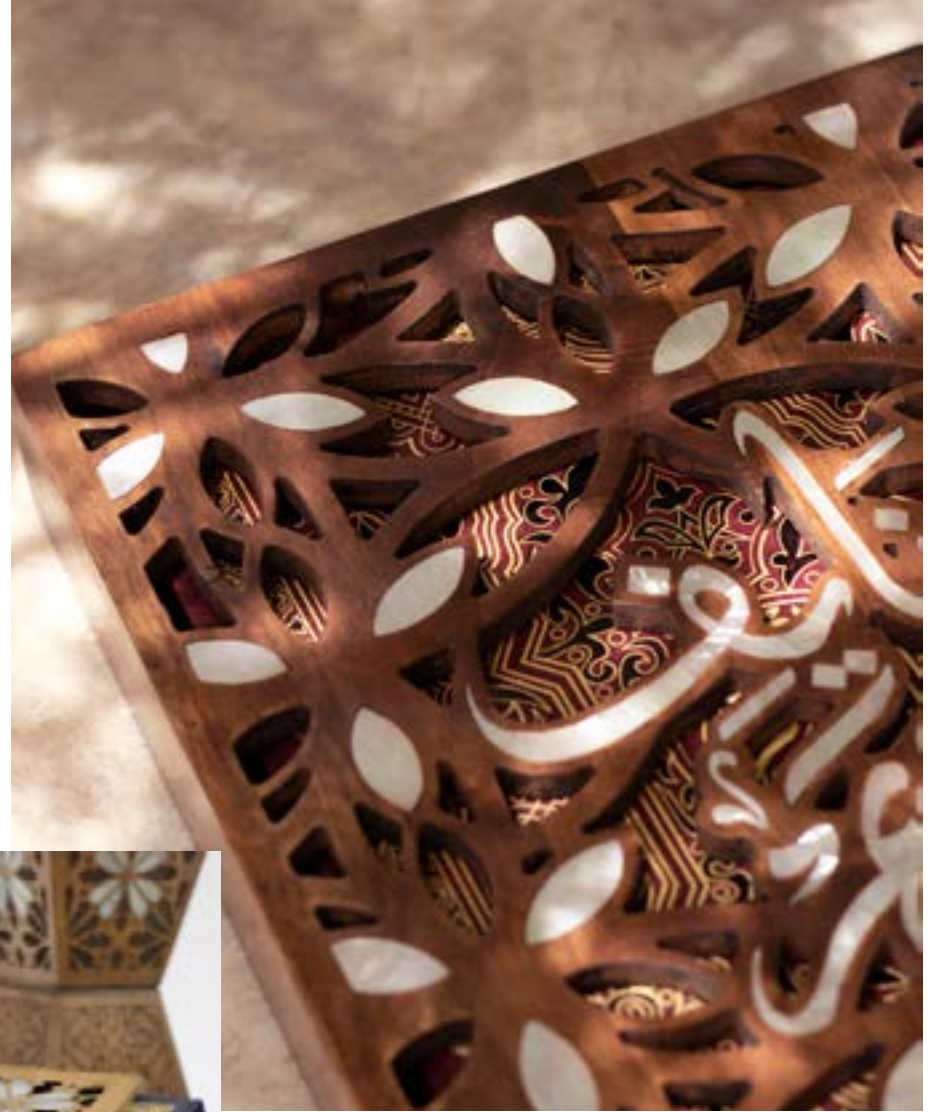

SPECIAL OCCASIONS

Corporate gifts
Seasonal gifts
Wedding gifts/registry