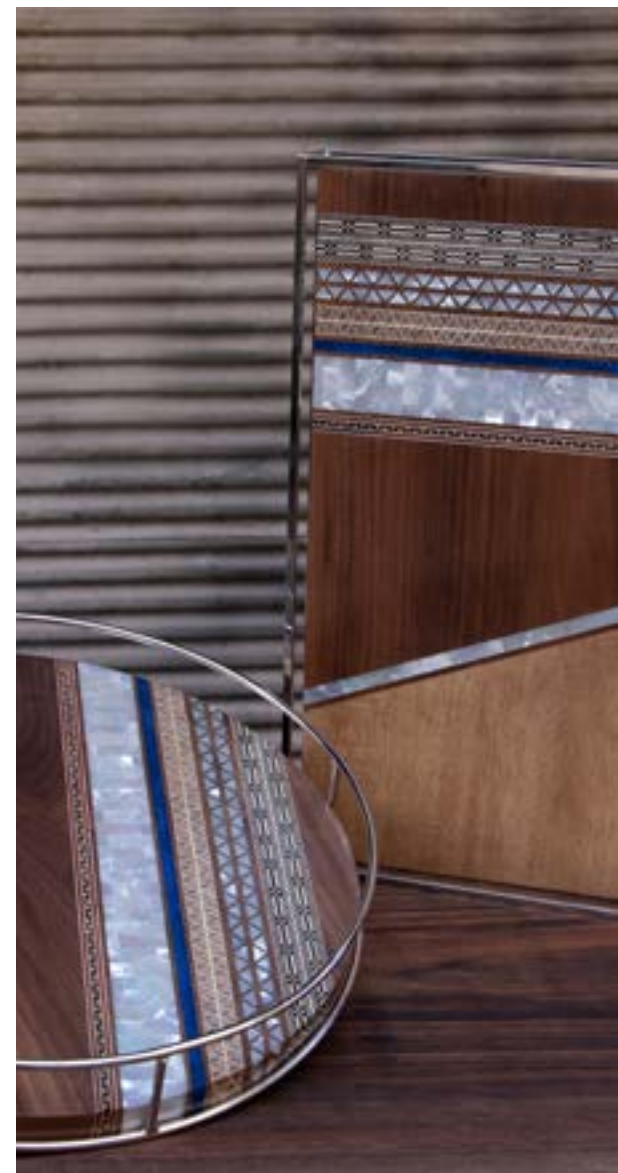

large table
Height 54 cm
Width 44 cm
Depth 34 cm

BUTTERFLY & ROSE SIDE TABLES

Walnut wood & mother of pearl

Height 82 cm

LINES SET

Walnut wood/lemon wood, mother of pearl,
and mosaic

ROUND TRAY

Diameter 35 cm

RECTANGULAR TRAY

Height 30 cm
Width 40 cm

SQUARE TISSUE BOX

14*14 cm
Height 7 cm

RECTANGULAR TISSUE BOX

11*23 cm
Height 7 cm

DIAMONDS SET

Walnut wood & mother of pearl

ROUND TRAY

Diameter 35 cm

ROUND BOXES

Height 8 cm
Diameter 15 cm

Height 9 cm
Diameter 12 cm

Height 70 cm
Diameter 45 cm

SQUARE BOX

12*12
Height 9 cm